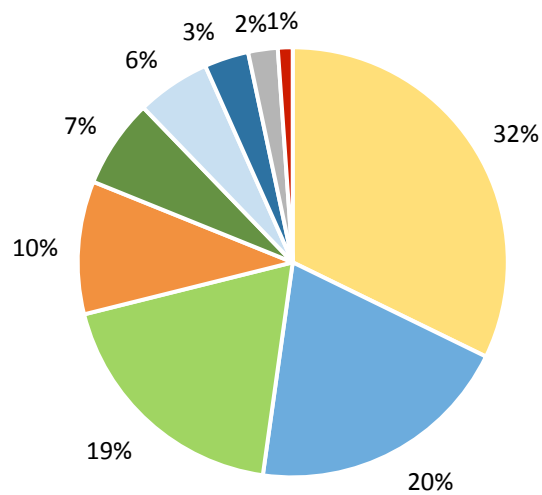

Employment by Sector

100 responses

- Consulting
- Business / Industry
- Non-profit / NGO
- Federal government
- State / Local government
- Research institute / Think tank
- Entrepreneur / Start-up
- Academic institution
- Law / Legal