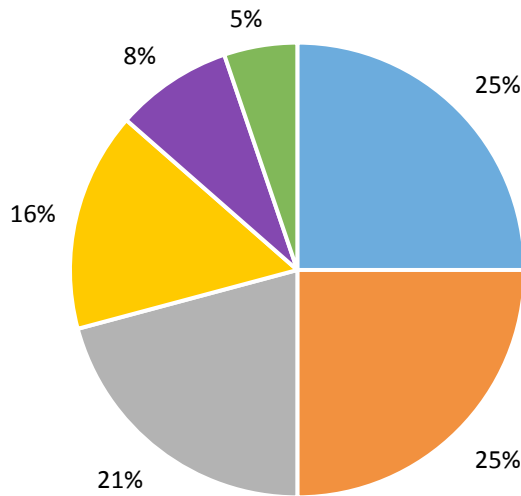

2015 Employment Profile

Prepared by the Nicholas School Career & Professional Development Center
 Published August 2016

Summary Data

We invited the 157 December 2014 and May 2015 graduates of the MEM and MF programs to participate in an annual employment survey of recent graduates. Of these potential respondents, X graduated from the on-campus programs and Y graduated from the online DEL-MEM program. We received 101 responses to the employment survey for a 64% response rate. Here we present summary data across all programs, data for on-campus separately, and data for each program area.

Among the 101 respondents, 98 (97%) are employed. Two recent graduates are pursuing additional graduate studies and one is seeking employment.

Employment by Region
 96 responses

■ Mid-Atlantic ■ Southeast ■ West ■ Northeast ■ International ■ Midwest