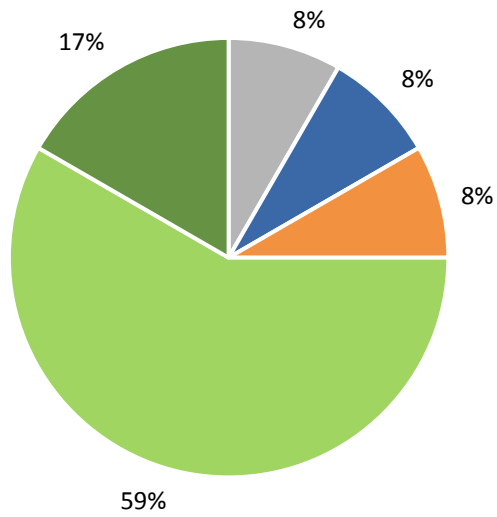

Ecosystem Science and Conservation (ESC)

12 responses

- Academic institution
- Entrepreneur / Start-up
- Federal government
- Non-profit / NGO
- State / Local government