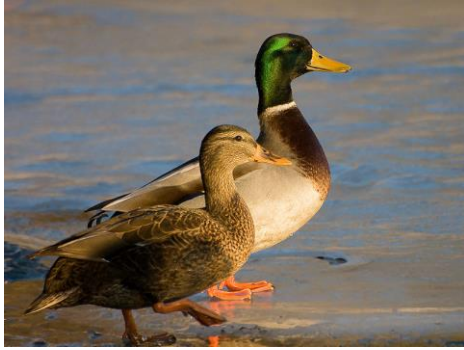

COMMON BIRDS SEEN NEAR THE BIRD BLIND

Mallard (20-28") The Mallard is the most common duck in the eastern U.S. Both the green-headed male and the brown female have bright blue, white, and black wing patches.

Great Blue Heron (39-52") The largest of the North American herons is a solitary hunter, wading and foraging for fish.

Red-shouldered Hawk (17-24") This common forest dweller favors woodlands near water while hunting for small mammals, reptiles, amphibians, and insects.

Belted Kingfisher (11-14") The Kingfisher uses its oversized, heron-like beak to aggressively dive for fish. Only the female has the rusty-colored breast band.

Eastern Bluebird (6.5-7") Once seriously threatened by pesticides and habitat loss, the Eastern Bluebird's recovery is one of conservation's great success stories.

Song Sparrow (6") One of the many small, brown sparrows found in shrubby or grassy wet areas, the Song Sparrow is a year-round resident of North Carolina.

Duke University Wetland Center

A Checklist of the Birds of The Stream & Wetland Assessment Management Park (SWAMP)